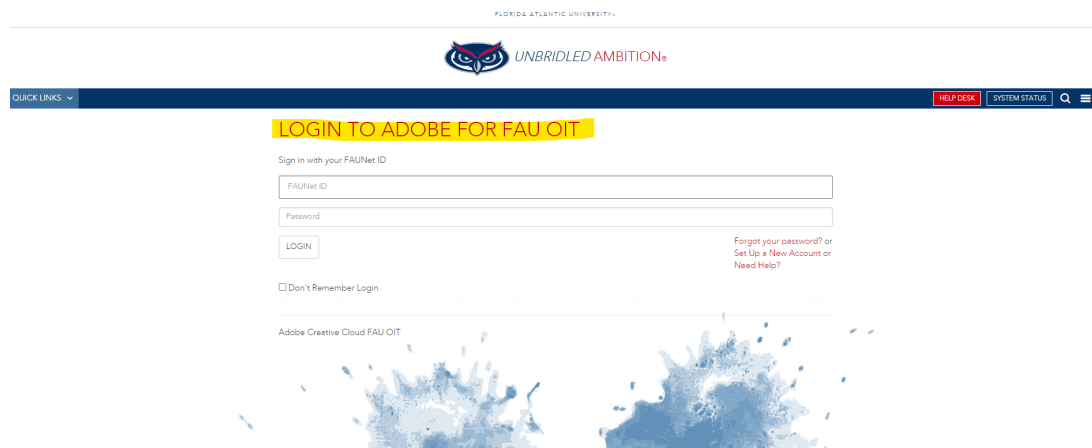

Once you have created your Adobe Creative Cloud Account using your @Health email address, you will be directed straight onto the main page on Adobe Creative Cloud.

If you try and sign on right away using your @health email address, before creating an account and encounter the below prompt

*DO NOT TRY TO LOG ON THIS WAY Before Creating an account it will give you an Access Denied! *